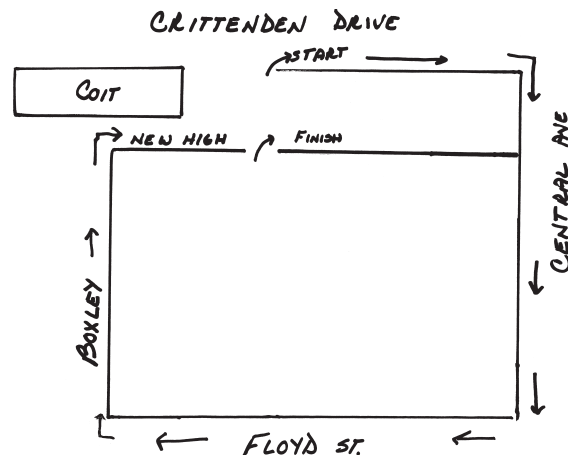

All surfaces are concrete or asphalt. Sidewalks must be used at all times where available.